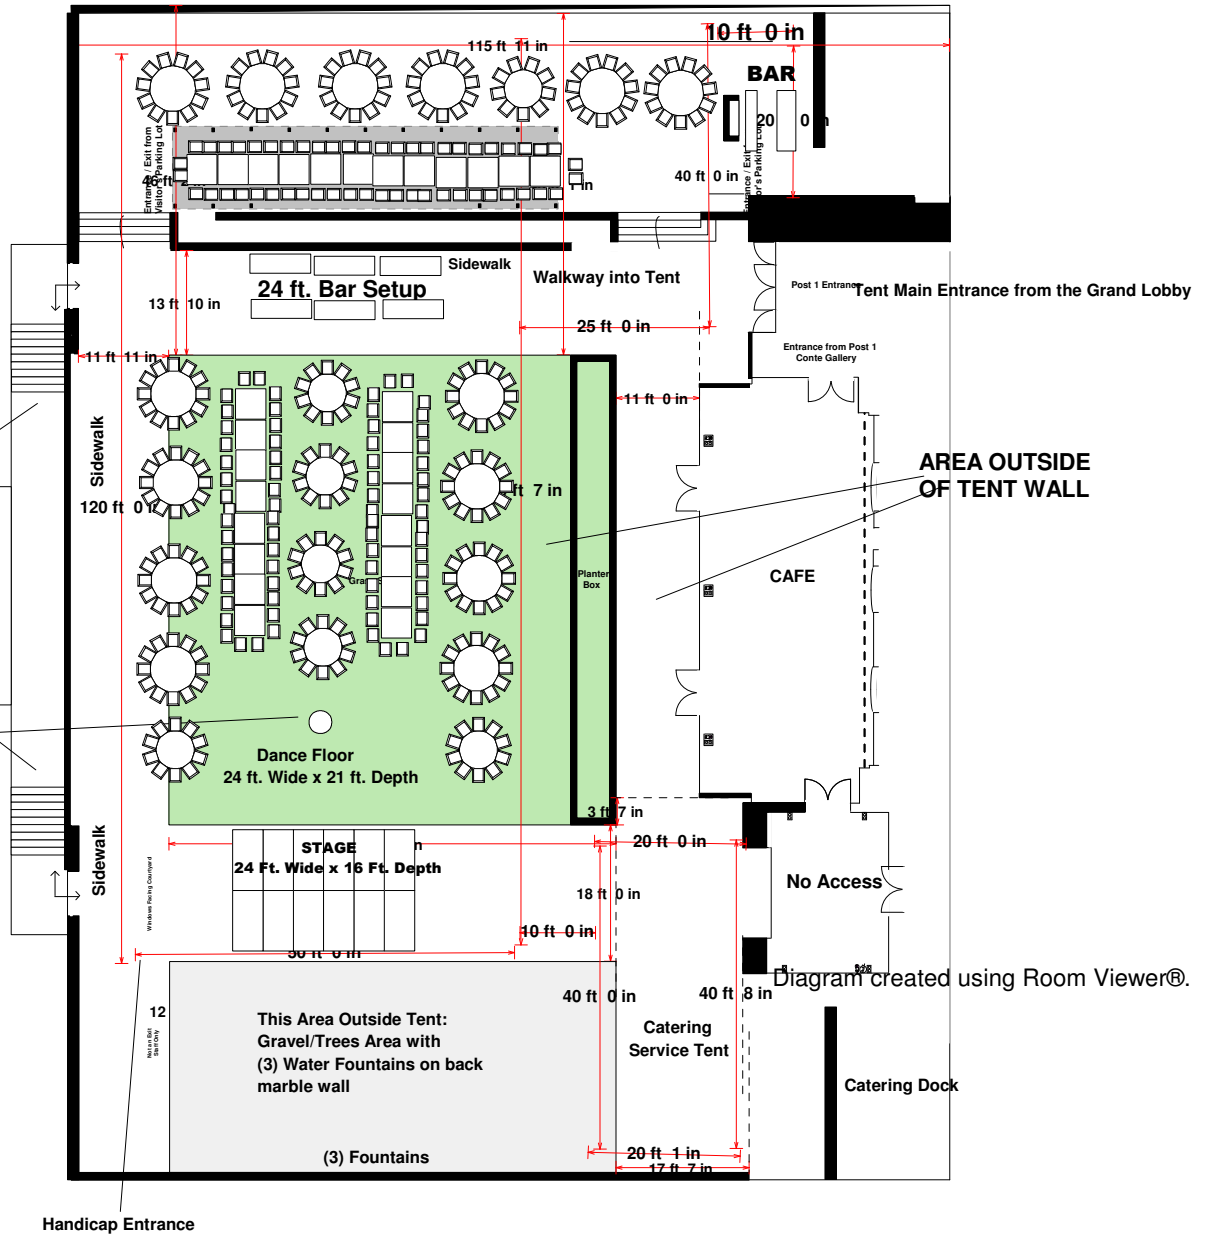

**Turner Courtyard
 Main Level & Upper Terrace
 Contained in a
 50 ft. x 120 ft. Tent**

Additional Auxillary
 Tents Shown

Upper Terrace
 Contained Under
 Tent Structure

SEATING SHOWN:
 134 Seats Upper Terrace
 228 Seats Main Level
 Total Seating: 362

RENTAL ITEMS:
 Tents; Floor & Covering
 Tables (Kings, Rounds)
 Chairs
 Linen
 Tableware/Caterer Equipment
 Barware
 Lighting & Decor
 Staging
 Dancefloor
 Service Tables
 Other services based
 on event design

Center Entrance/Exist
 Stairs

Cake Table
 on Dance Floor

AREA OUTSIDE
 OF TENT WALL

Diagram created using Room Viewer®.